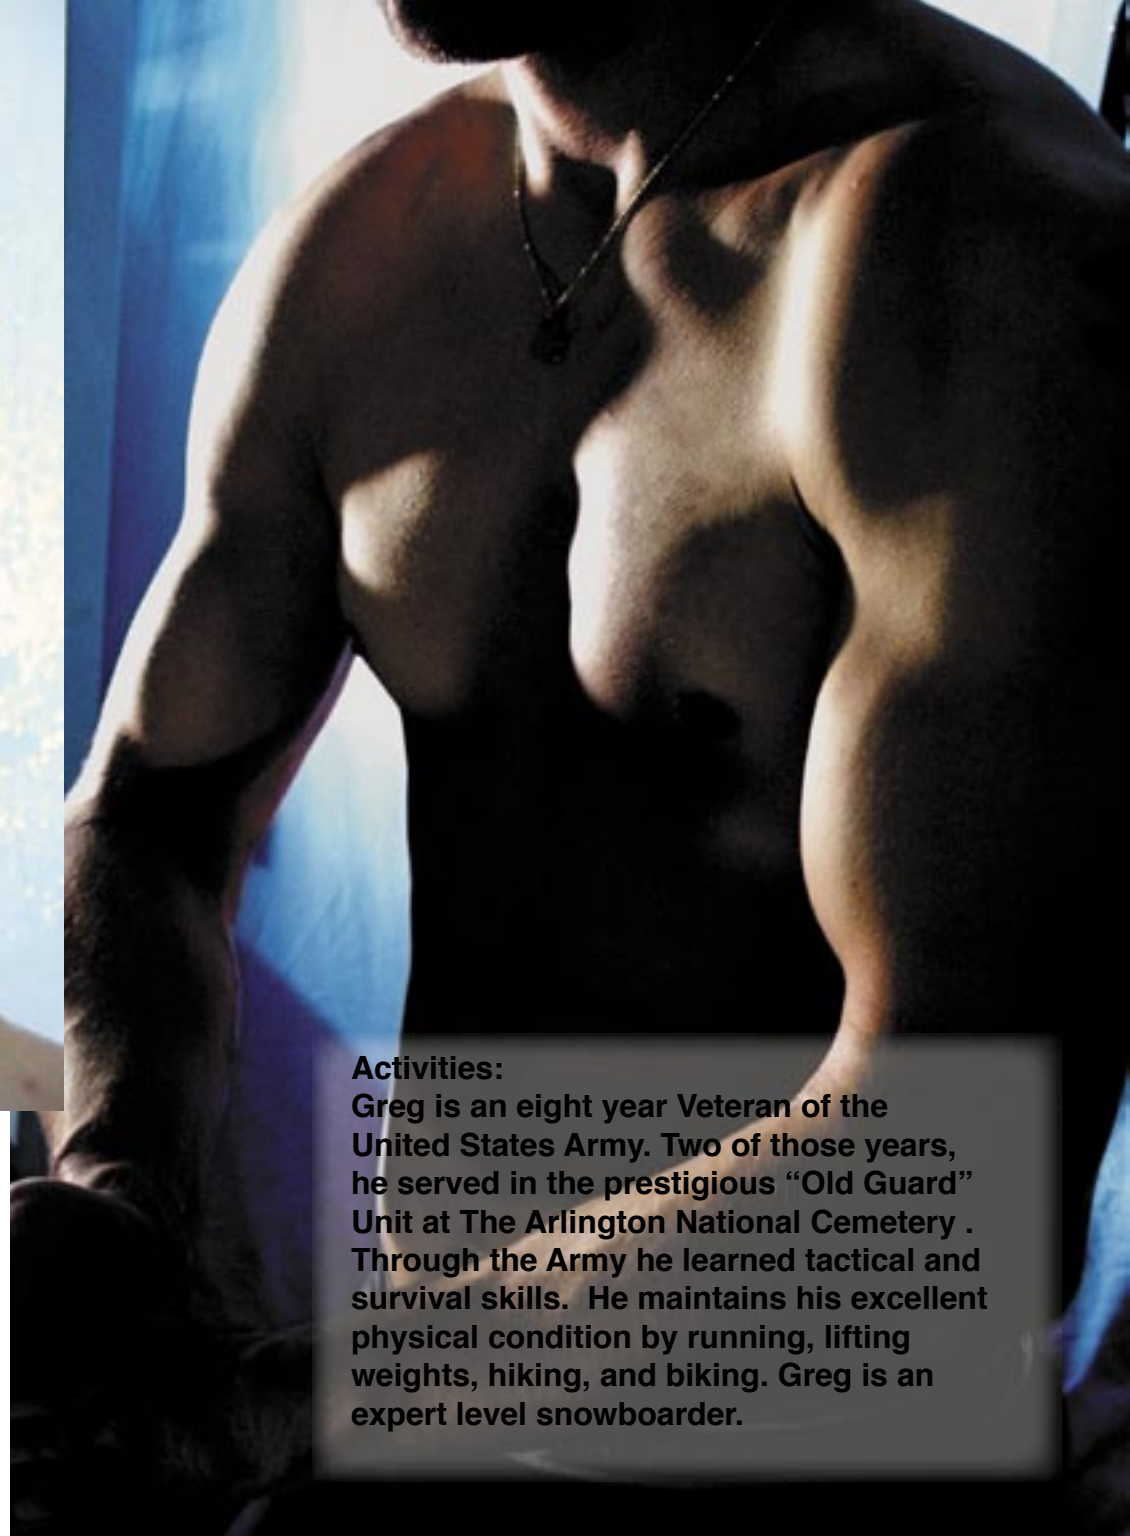

Chest: 38"

Jacket: 42R

Sleeve: 24"

Inseam: 29"

Shoe: 9 1/2-10

Activities:

Greg is an eight year Veteran of the United States Army. Two of those years, he served in the prestigious "Old Guard" Unit at The Arlington National Cemetery . Through the Army he learned tactical and survival skills. He maintains his excellent physical condition by running, lifting weights, hiking, and biking. Greg is an expert level snowboarder.